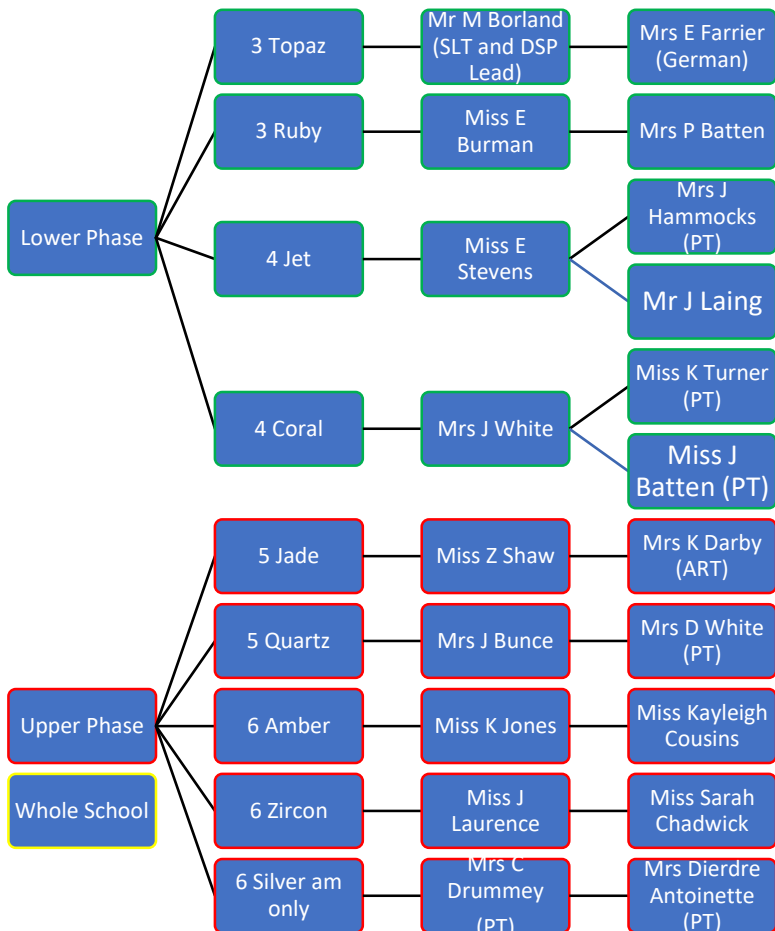

Headteacher Mr R Pallant

**Headteacher
Mr Richard Pallant**

**Deputy Headteacher
MISS ANNA PAGE**

**Family Liaison Worker
MS BIRCH**

**SENCO
MRS BROTHERTON**

**Year 3
Topaz
MR BORLAND**

**Year 3
Ruby
MISS BURMAN**

**Year 4
Coral
MS WHITE**

**Year 4
Jet
MISS STEVENS**

**Year 5
Jade
MISS SHAW**

**Year 5
Quartz
MRS BUNCE**

**Year 6
Zircon
MISS
LAWRENCE**

**Year 6
Amber
MISS JONES**

**Year 6
Miss Drummey**