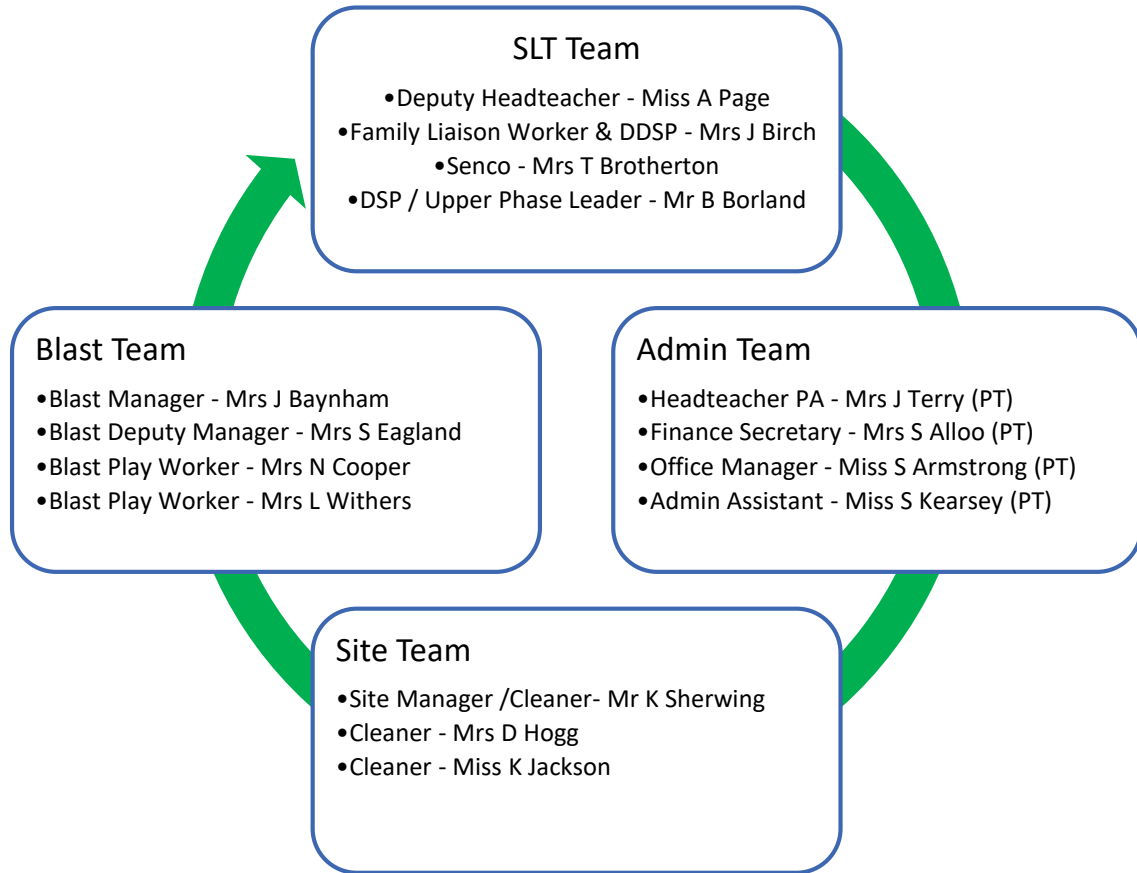

Headteacher Mr R Pallant

**Headteacher
Mr Richard Pallant**

**Deputy Headteacher
MISS ANNA PAGE**

**Family Liaison Worker
MS BIRCH**

**SENCO
MRS BROTHERTON**

**Year 3
Topaz
MR BORLAND**

**Year 3
Ruby
MISS BURMAN**

**Year 4
Coral
MS WHITE**

**Year 4
Jet
MISS STEVENS**

**Year 5
Jade
MISS SHAW**

**Year 5
Quartz
MRS BUNCE**

**Year 6
Zircon
MISS
LAWRENCE**

**Year 6
Amber
MISS JONES**

**Year 6
Miss Drummey**